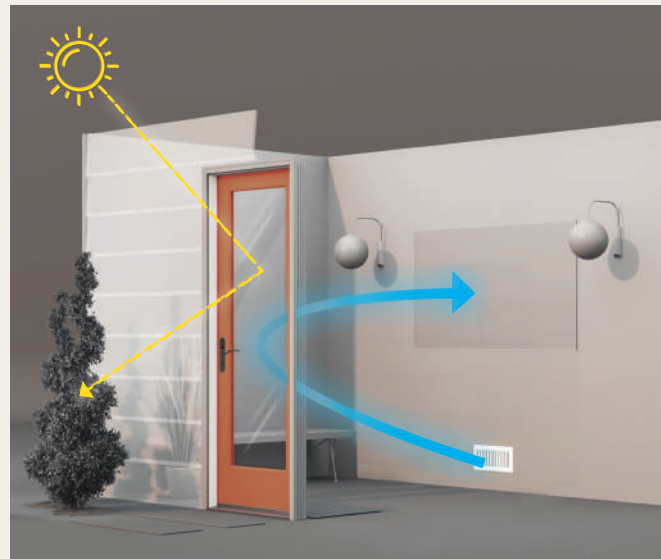

In cold weather, Low-E glass reflects a home's heat back inside to help keep the home warm.

In warm weather, Low-E glass reflects the sun's rays off the glass and a home's air conditioning back inside to help keep the home cool.