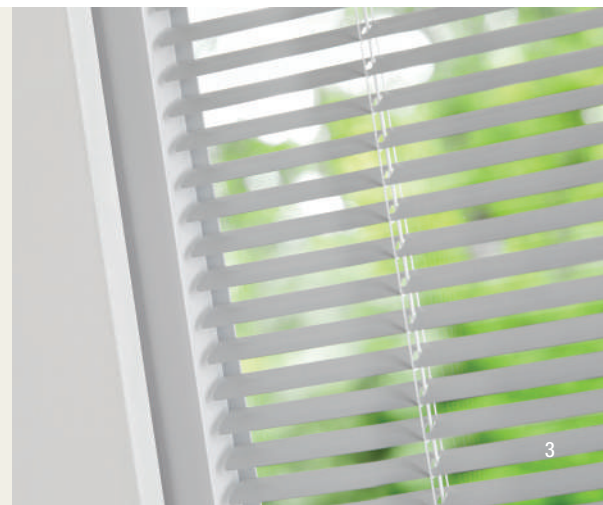

See the difference.

EnLiten flush-glazed designs provide a simple profile with no added embellishments around the glass.

Seamless style. Controllable privacy.

Smooth-Star® doors with internal blinds featuring EnLiten flush-glazed designs deliver simplicity and convenience with contemporary appeal. Discover attractive, durable entry solutions for around the house, including patio, side and back doors allowing for optimal daylight and outdoor views, or complete privacy.