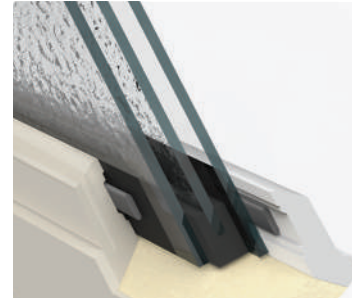

Privacy & Textured Glass Options with Triple-Pane Construction

For just the right balance of privacy and natural light, textured glass options provide a smart solution.

Triple-Pane Flush-Glazed Glass