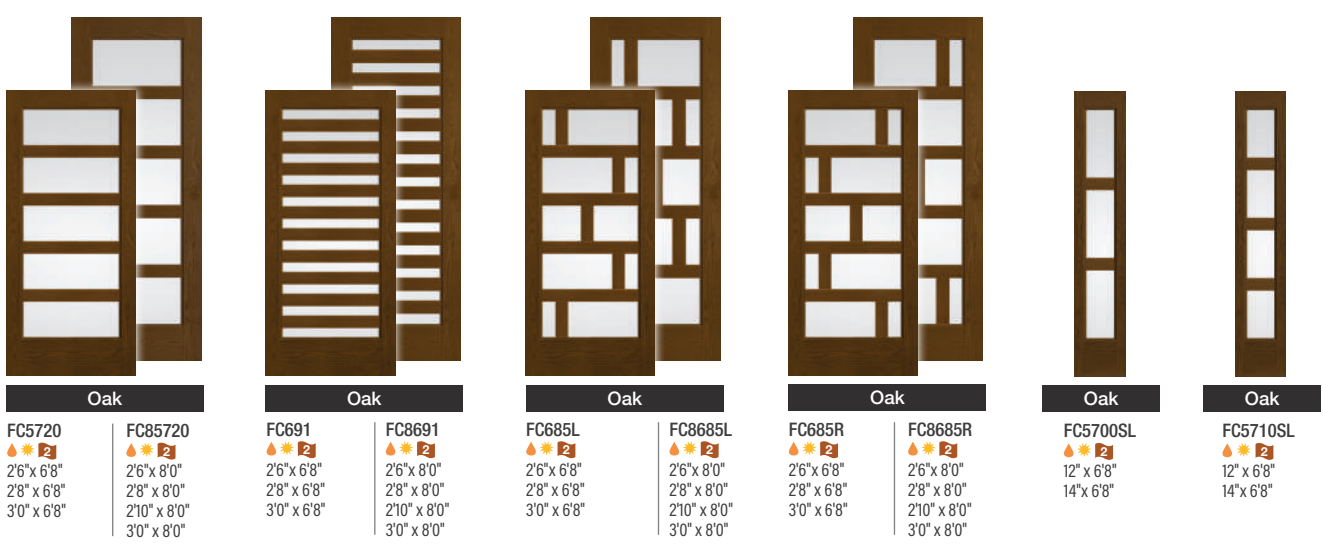

CLEAR GLASS WITH DIVIDED LITES *Continues on next page.*

- Flush-Glazed Glass with Detailed Sticking (FG)
- Flush-Glazed Glass with Square Sticking (FG)
- Low-E Glass (LE)
- Simulated Divided Lites (SDL)
- Simulated Divided Lites (SDLF1)
- Simulated Divided Lites (SDLF2)
- Flat or Contour White Grilles Between Glass (GBGF / GBGC)
- Flat Almond Grilles Between Glass (GBGF)
- Flat Bronze Grilles Between Glass (GBGF)
- Flat or Contour Black Grilles Between Glass (GBGF / GBGC)
- Vented Sidelite Options
- WBDR Options
- Elevated 10" Bottom Rail Options
- 6" Height Available