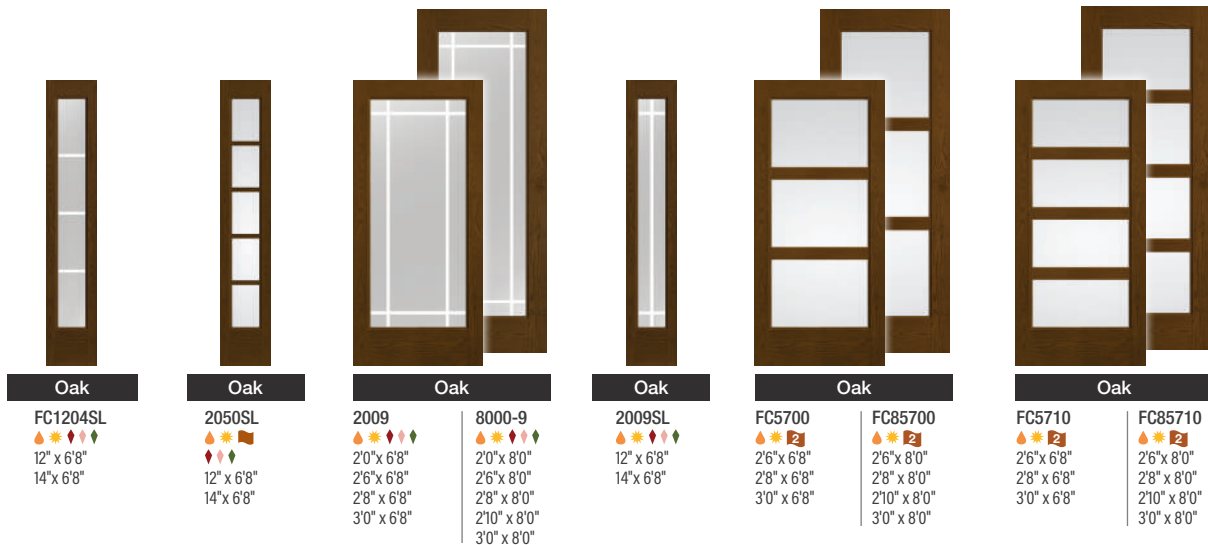

CLEAR GLASS WITH DIVIDED LITES *Continues on next page.*

- Flush-Glazed Glass with Detailed Sticking (FG)
- Flush-Glazed Glass with Square Sticking (FG)
- Low-E Glass (LE)
- Simulated Divided Lites (SDL)
- Simulated Divided Lites (SDLF1)
- Simulated Divided Lites (SDLF2)
- Flat or Contour White Grilles Between Glass (GBGF / GBGC)
- Flat Almond Grilles Between Glass (GBGF)
- Flat Bronze Grilles Between Glass (GBGF)
- Flat or Contour Black Grilles Between Glass (GBGF / GBGC)
- Vented Sidelite Options
- WBDR Options
- Elevated 10" Bottom Rail Options
- 6" Height Available