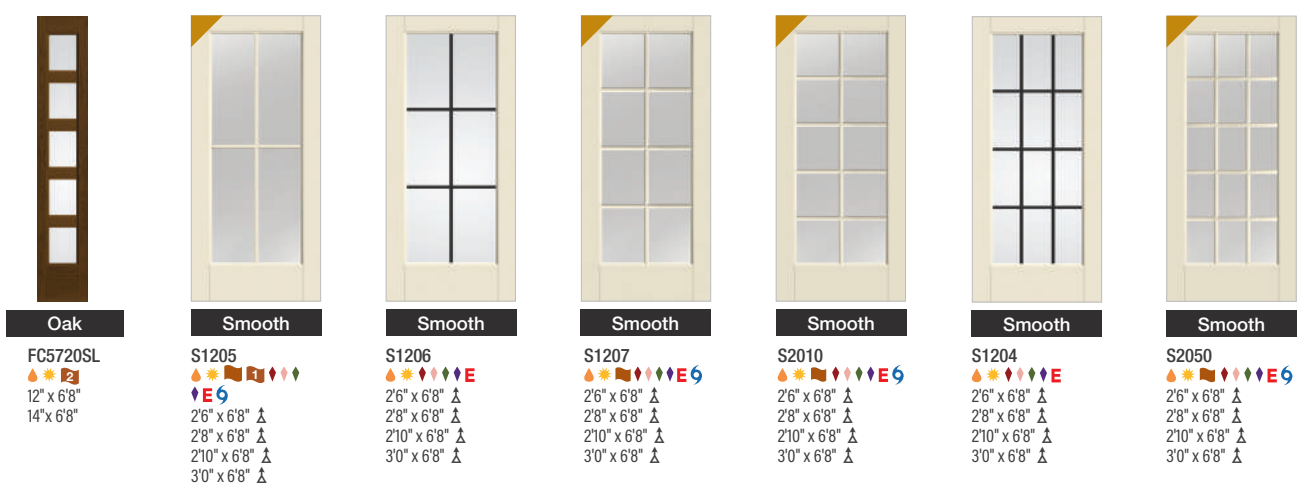

Oak

8000-18   
 2'6" x 8'0"   
 2'8" x 8'0"   
 2'10" x 8'0"   
 3'0" x 8'0"

Oak

FC1205SL   
 12" x 6'8"   
 14" x 6'8"

Oak

FC1206SL   
 12" x 6'8"   
 14" x 6'8"

**Privacy & Textured Glass Options**

Add the code to the blank in the style number for the desired door and glass combination. For details on glass options, see page 6.

XK = Reeded   
 XE = Satin Etch

XC = Chord   
 XJ = Chinchilla

XR = Rainglass   
 XN = Granite

**CLEAR GLASS WITH DIVIDED LITES** *Continues on next page.*

- Flush-Glazed Glass with Detailed Sticking (FG)
- Flush-Glazed Glass with Square Sticking (FG)
- Low-E Glass (LE)
- Simulated Divided Lites (SDL)
- Simulated Divided Lites (SDLF1)
- Simulated Divided Lites (SDLF2)
- Flat or Contour White Grilles Between Glass (GBGF / GBGC)
- Flat Almond Grilles Between Glass (GBGF)
- Flat Bronze Grilles Between Glass (GBGF)
- Flat or Contour Black Grilles Between Glass (GBGF / GBGC)
- Vented Sidelite Options
- WBDR Options
- Elevated 10" Bottom Rail Options
- 6" Height Available